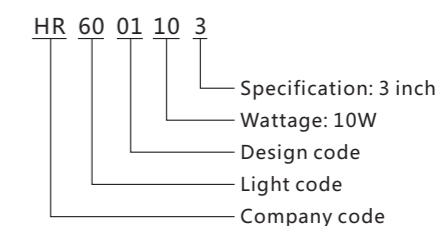

LED DOWN LIGHT

LED DOWN LIGHT 筒灯

HR6001
3W / 5W / 10W / 15W / 25W

Product Features :

- Isolated design for lamp source and power, rapid heat dissipation, extrusion moulding enclosure, anodization treatment for light surface, good corrosion-proof performance.
- Surface mounting type for LED particles, low energy consumption, high luminous efficiency, low power consumption.
- Superior polycarbonate diffuser, no ghost image, no glare, anti-vibration, no cracking.
- External wide voltage input constant current drive power, safe and no interference.

Application Area :

- Widely used in stairs, washroom, passageway, club, hotel, home lighting, entertainment venues, mall, office etc..

Model :

Light Distribution Curve :