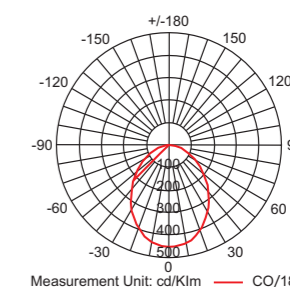

Light Distribution Curve :