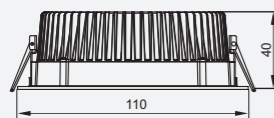

LED DOWN LIGHT

LED DOWN LIGHT 筒灯

HR6001
3W / 5W / 10W / 15W / 25W

Product Features :

- Isolated design for lamp source and power, rapid heat dissipation, extrusion moulding enclosure, anodization treatment for light surface, good corrosion-proof performance.
- Surface mounting type for LED particles, low energy consumption, high luminous efficiency, low power consumption.
- Superior polycarbonate diffuser, no ghost image, no glare, anti-vibration, no cracking.
- External wide voltage input constant current drive power, safe and no interference.

Model	Power	Luminous flux	Color temperature	Color rendering	Specification (inches)	Hole Size	Input voltage	Weight
HR6051-4Z-3	4W	360Lm	Natural White	75	3	φ 105	AC100-240V	0.2kg
HR6051-4N-3	4W	340Lm	Warm White	80	3	φ 105	AC100-240V	0.2kg
HR6051-10Z-4	10W	900Lm	Natural White	75	4	φ 135	AC100-240V	0.35kg
HR6051-10N-4	10W	850Lm	Warm White	80	4	φ 135	AC100-240V	0.35kg
HR6051-15Z-6	15W	1350Lm	Natural White	75	6	φ 170	AC100-240V	0.6kg
HR6051-15N-6	15W	1275Lm	Warm White	80	6	φ 170	AC100-240V	0.6kg
HR6051-20Z-8	20W	1800Lm	Natural White	75	8	φ 225	AC100-240V	0.95kg
HR6051-20N-8	20W	1700Lm	Warm White	80	8	φ 225	AC100-240V	0.95kg

HR6051 LED DOWN LIGHT

4W / 8W / 10W / 15W / 20W

Product Dimension			
4W		10W	
15W		20W	

HR6101 LED DOWN LIGHT

9W

Product Dimension

Hole size : Φ 95mm

Product Features

9W

Product Dimension

Hole size : Φ 95mm

Product Features

- Enclosure color: White
- Enclosure material: Die-casting aluminum
- Input voltage : 220V
- Working time of LED lamp : > 50000H
- Suitable place: Home, restaurant, hotel, exclusive shop