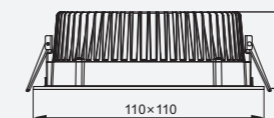

LED DOWN LIGHT

LED DOWN LIGHT 筒灯

HR6001
3W / 5W / 10W / 15W / 25W

Product Features :

- Isolated design for lamp source and power, rapid heat dissipation, extrusion moulding enclosure, anodization treatment for light surface, good corrosion-proof performance.
- Surface mounting type for LED particles, low energy consumption, high luminous efficiency, low power consumption.
- Superior polycarbonate diffuser, no ghost image, no glare, anti-vibration, no cracking.
- External wide voltage input constant current drive power, safe and no interference.

Model	Power	Luminous flux	Color temperature	Color rendering	Specification (inches)	Hole Size	Input voltage	Weight
HR6051-4Z-3	4W	360Lm	Natural White	75	3	φ 105	AC100-240V	0.2kg
HR6051-4N-3	4W	340Lm	Warm White	80	3	φ 105	AC100-240V	0.2kg
HR6051-10Z-4	10W	900Lm	Natural White	75	4	φ 135	AC100-240V	0.35kg
HR6051-10N-4	10W	850Lm	Warm White	80	4	φ 135	AC100-240V	0.35kg
HR6051-15Z-6	15W	1350Lm	Natural White	75	6	φ 170	AC100-240V	0.6kg
HR6051-15N-6	15W	1275Lm	Warm White	80	6	φ 170	AC100-240V	0.6kg
HR6051-20Z-8	20W	1800Lm	Natural White	75	8	φ 225	AC100-240V	0.95kg
HR6051-20N-8	20W	1700Lm	Warm White	80	8	φ 225	AC100-240V	0.95kg

HR6051 LED DOWN LIGHT

4W / 8W / 10W / 15W / 20W

Product Dimension			
4W		10W	
15W		20W	

HR6101 LED DOWN LIGHT

9W

Product Dimension

Hole size : Φ 95mm

Product Features

9W

Product Dimension

Hole size : Φ 95mm

Product Features

- Enclosure color: White
- Enclosure material: Die-casting aluminum
- Input voltage : 220V
- Working time of LED lamp : > 50000H
- Suitable place: Home, restaurant, hotel, exclusive shop