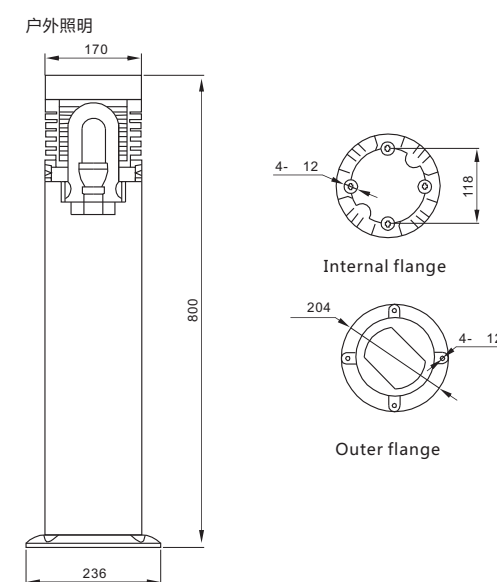

Product Dimension :

Product model	HR3754-5~12	
power	5 ~ 12W	
Input voltage	AC220V	DC12V
Lamp color	RGB three-in-one discoloration. red. yellow. blue. green. white	
Power factor	≥0.95	/
Color temperature(K)	2800~5500K(on request)	full color
Initial luminous flux(Lm)	450~1080Lm	/
Degree of protection	IP65