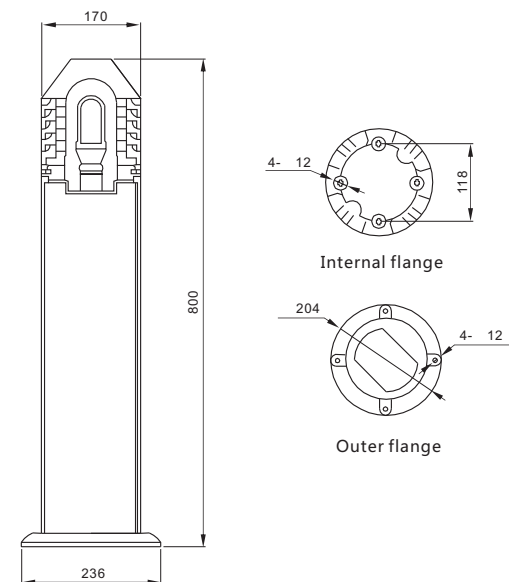

LAWN LIGHT

LED LAWN LIGHT 草坪灯

HR3751-HR3776
7W ~ 18W

Product Features :

- Die-cast aluminium alloy enclosure, electrostatic powder coated, stainless steel fastener.
- Every joint surface is sealed tightly, guarantee superior weather-proof and dust-proof performance.
- Silastic sealing ring, superior polycarbonate diffuser, good light transmission performance, high intensity, long life time.
- Suitable height: 0.6~1.2 m.

Product Dimension :

Product model	HR3752-5~12	
power	5 ~ 12W	
Input voltage	AC220V	DC12V
Lamp color	RGB three-in-one discoloration red yellow blue green white	
Power factor	≥0.95	/
Color temperature(K)	2800~5500K(on request)	full color
Initial luminous flux(Lm)	450~1080Lm	/
Degree of protection	IP65	

HR3753 LED LAWN LIGHT

5W ~ 12W

Product Dimension :

Product model	HR3753-5~12	
power	5 ~ 12W	
Input voltage	AC220V	DC12V
Lamp color	RGB three-in-one discoloration. red. yellow. blue. green. white	
Power factor	≥0.95	/
Color temperature(K)	2800~5500K(on request)	full color
Initial luminous flux(Lm)	450~1080Lm	/
Degree of protection	IP65	