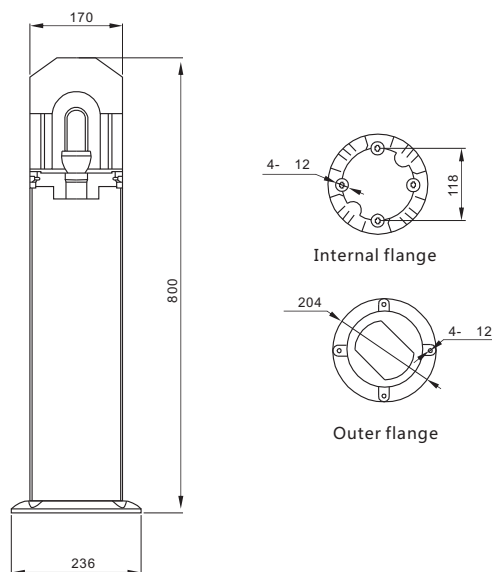

Product Dimension :

Product model	HR3755-5~12	
power	5 ~ 12W	
Input voltage	AC220V	DC12V
Lamp color	RGB three-in-one discoloration. red. yellow. blue. green. white	
Power factor	≥0.95	/
Color temperature(K)	2800~5500K(on request)	full color
Initial luminous flux(Lm)	450 ~ 1080Lm	/
Degree of protection	IP65