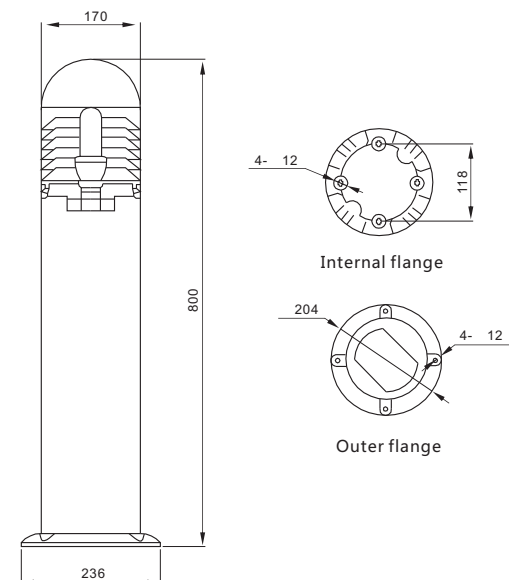

Product Dimension :

Product model	HR3751-5~12	
power	5 ~ 12W	
Input voltage	AC220V	DC12V
Lamp color	RGB three-in-one discoloration red yellow blue green white	
Power factor	≥0.95	/
Color temperature(K)	2800~5500K(on request)	full color
Initial luminous flux(Lm)	450~1080Lm	/
Degree of protection	IP65