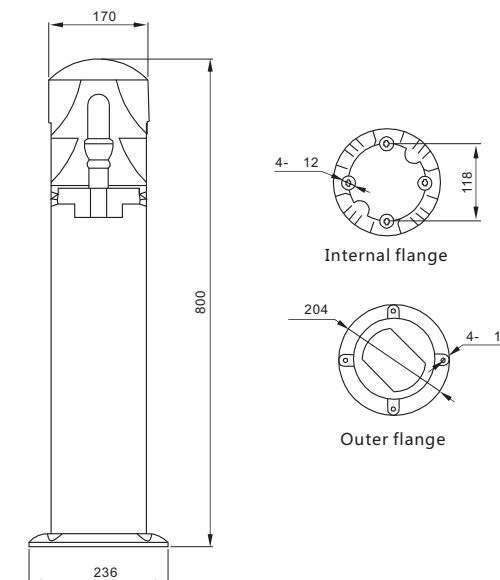

Product Dimension :

Product model	HR3752-5~12	
power	5 ~ 12W	
Input voltage	AC220V	DC12V
Lamp color	RGB three-in-one discoloration red yellow blue green white	
Power factor	≥0.95	/
Color temperature(K)	2800~5500K(on request)	full color
Initial luminous flux(Lm)	450~1080Lm	/
Degree of protection	IP65