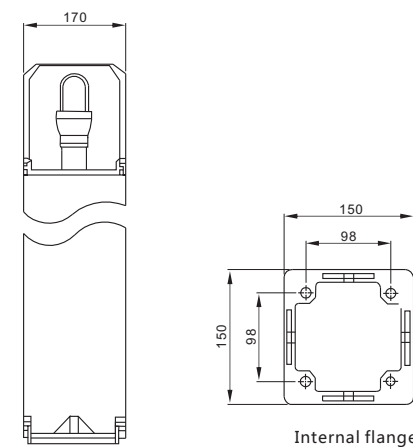

Product Dimension :