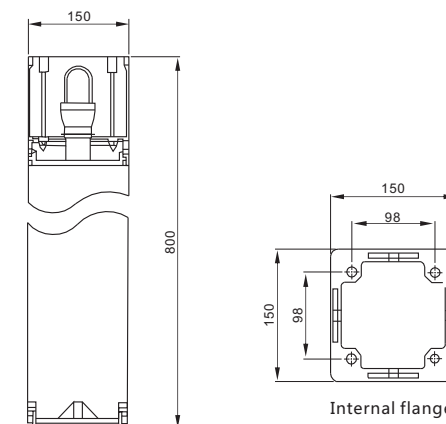

Product Dimension :

Product model	HR3756-5~12	
power	5 ~ 12W	
Input voltage	AC220V	DC12V
Lamp color	RGB three-in-one discoloration. red. yellow. blue. green. white	
Power factor	≥0.95	/
Color temperature(K)	2800~5500K(on request)	full color
Initial luminous flux(Lm)	450 ~ 1080Lm	/
Degree of protection	IP65