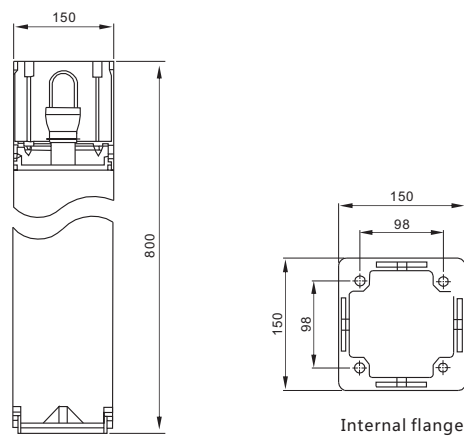

Product Dimension :

Product model	HR3757-5~12	
power	5 ~ 12W	
Input voltage	AC220V	DC12V
Lamp color	RGB three-in-one discoloration. red. yellow. blue. green. white	
Power factor	≥0.95	/
Color temperature(K)	2800~5500K(on request)	full color
Initial luminous flux(Lm)	450 ~ 1080Lm	/
Degree of protection	IP65