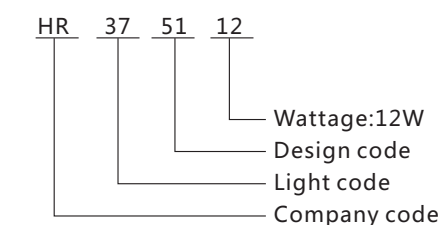

LAWN LIGHT

LED LAWN LIGHT 草坪灯

HR3751-HR3776
7W ~ 18W

Product Features :

- Die-cast aluminium alloy enclosure, electrostatic powder coated, stainless steel fastener.
- Every joint surface is sealed tightly, guarantee superior weather-proof and dust-proof performance.
- Silastic sealing ring, superior polycarbonate diffuser, good light transmission performance, high intensity, long life time.
- Suitable height: 0.6~1.2 m.

Application Area :

- Widely used in city lighting project, square, residential subdistrict, lawn, courtyard etc..

Model :