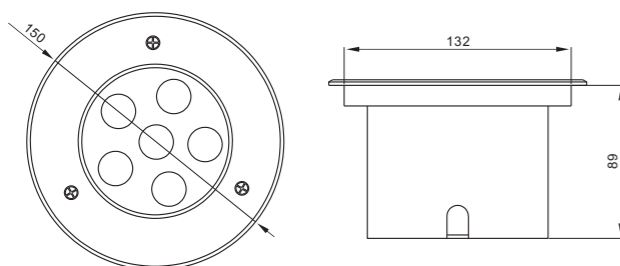

Product Dimension :