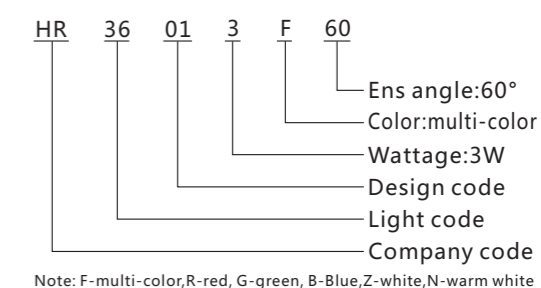

Light Material

- Aluminium alloy body, powder coated polyester, stainless steel fastener.

Application Area :

- Widely used in ground, lawn etc..

Model :

LED UNDERGROUND LIGHTS

Product model	HR3601-3	HR3601-6	HR3601-9
LED quantity	3PCS		
Power	3W	6W	9W
Voltage	DC12V/AC220V		
Single LED power	1-3W		
Working life	> 50000H		
LED color	RGB three-in-one discoloration, red, yellow, blue, green, white		
Color effect	chasing, watercourse, 256 grayscale, full color		
Beam angle	optional: 6°/10°/15°/25°/40°/60°		
LED driving method	constant current driving : 330mA		
Protection degree	IP67		
Electrical safety level	DC24V Category III/AC220V Category I		
Power line	DC24V 2*1.5mm ² rubber thread /AC220V 3*0.75mm ² rubber thread		
Signal line	2*0.35+1*0.5mm ² signal connector		
Controlling method	standard DMX512		
Ambient temperature	-25°C ~ +55°C		

HR3601 LED UNDERGROUND LIGHTS

3W / 6W / 9W

Product Dimension :

Product installation cutaway drawing :

Warning:lightings should not soak in water for long time,dinas for pervious bed is required.

Product model	HR3602-6	HR3602-9	HR3602-12	HR3602-15	HR3602-18
LED quantity	6PCS				
Power	6W	9W	12W	15W	18W
Voltage	DC12V/AC220V				
Single LED power	1-3W				
Working life	> 50000H				
LED color	RGB three-in-one discoloration, red, yellow, blue, green, white				
Color effect	chasing, watercourse, 256 grayscale, full color				
Beam angle	optional: 6°/10°/15°/25°/40°/60°				
LED driving method	constant current driving : 330mA				
Protection degree	IP67				
Electrical safety level	DC24V Category III/AC220V Category I				
Power line	DC24V 2*1.5mm ² rubber thread /AC220V 3*0.75mm ² rubber thread				
Signal line	2*0.35+1*0.5mm ² signal connector				
Controlling method	standard DMX512				
Ambient temperature	-25°C ~ +55°C				