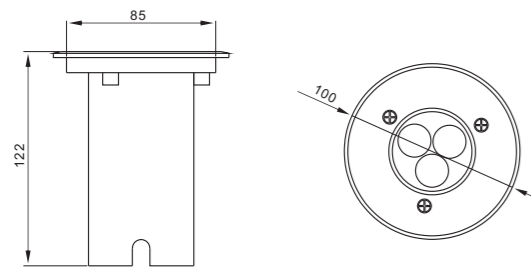

Light Material

- Aluminium alloy body, powder coated polyester, stainless steel fastener.

Application Area :

- Widely used in ground, lawn etc..

Model :

LED UNDERGROUND LIGHTS

Product model	HR3601-3	HR3601-6	HR3601-9
LED quantity	3PCS		
Power	3W	6W	9W
Voltage	DC12V/AC220V		
Single LED power	1-3W		
Working life	> 50000H		
LED color	RGB three-in-one discoloration, red, yellow, blue, green, white		
Color effect	chasing, watercourse, 256 grayscale, full color		
Beam angle	optional: 6°/10°/15°/25°/40°/60°		
LED driving method	constant current driving : 330mA		
Protection degree	IP67		
Electrical safety level	DC24V Category III/AC220V Category I		
Power line	DC24V 2*1.5mm ² rubber thread /AC220V 3*0.75mm ² rubber thread		
Signal line	2*0.35+1*0.5mm ² signal connector		
Controlling method	standard DMX512		
Ambient temperature	-25°C ~ +55°C		

HR3601 LED UNDERGROUND LIGHTS

3W / 6W / 9W

Product Dimension :

Product installation cutaway drawing :

Warning:lightings should not soak in water for long time,dinas for pervious bed is required.

Product model	HR3602-6	HR3602-9	HR3602-12	HR3602-15	HR3602-18
LED quantity	6PCS				
Power	6W	9W	12W	15W	18W
Voltage	DC12V/AC220V				
Single LED power	1-3W				
Working life	> 50000H				
LED color	RGB three-in-one discoloration, red, yellow, blue, green, white				
Color effect	chasing, watercourse, 256 grayscale, full color				
Beam angle	optional: 6°/10°/15°/25°/40°/60°				
LED driving method	constant current driving : 330mA				
Protection degree	IP67				
Electrical safety level	DC24V Category III/AC220V Category I				
Power line	DC24V 2*1.5mm ² rubber thread /AC220V 3*0.75mm ² rubber thread				
Signal line	2*0.35+1*0.5mm ² signal connector				
Controlling method	standard DMX512				
Ambient temperature	-25°C ~ +55°C				