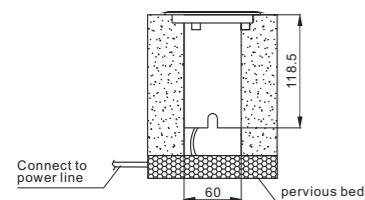

Light Material

- Aluminium alloy body, powder coated polyester, stainless steel fastener.

Application Area :

- Widely used in ground, lawn etc..

Model :

LED UNDERGROUND LIGHTS

Product model	HR3601-3	HR3601-6	HR3601-9
LED quantity	3PCS		
Power	3W	6W	9W
Voltage	DC12V/AC220V		
Single LED power	1-3W		
Working life	> 50000H		
LED color	RGB three-in-one discoloration, red, yellow, blue, green, white		
Color effect	chasing, watercourse, 256 grayscale, full color		
Beam angle	optional: 6°/10°/15°/25°/40°/60°		
LED driving method	constant current driving : 330mA		
Protection degree	IP67		
Electrical safety level	DC24V Category III/AC220V Category I		
Power line	DC24V 2*1.5mm ² rubber thread /AC220V 3*0.75mm ² rubber thread		
Signal line	2*0.35+1*0.5mm ² signal connector		
Controlling method	standard DMX512		
Ambient temperature	-25°C ~ +55°C		

HR3601 LED UNDERGROUND LIGHTS

3W / 6W / 9W

Product Dimension :

Product installation cutaway drawing :

Warning:lightings should not soak in water for long time,dinas for pervious bed is required.

Product model	HR3602-6	HR3602-9	HR3602-12	HR3602-15	HR3602-18
LED quantity	6PCS				
Power	6W	9W	12W	15W	18W
Voltage	DC12V/AC220V				
Single LED power	1-3W				
Working life	> 50000H				
LED color	RGB three-in-one discoloration, red, yellow, blue, green, white				
Color effect	chasing, watercourse, 256 grayscale, full color				
Beam angle	optional: 6°/10°/15°/25°/40°/60°				
LED driving method	constant current driving : 330mA				
Protection degree	IP67				
Electrical safety level	DC24V Category III/AC220V Category I				
Power line	DC24V 2*1.5mm ² rubber thread /AC220V 3*0.75mm ² rubber thread				
Signal line	2*0.35+1*0.5mm ² signal connector				
Controlling method	standard DMX512				
Ambient temperature	-25°C ~ +55°C				