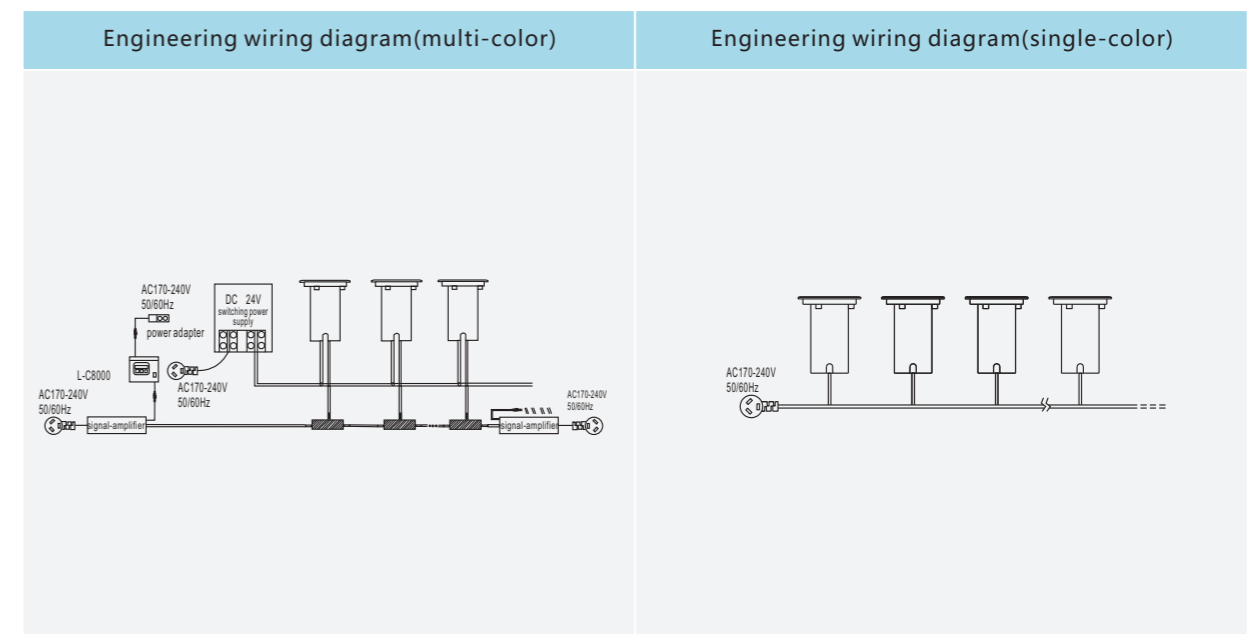

Light Material

- Aluminium alloy body, powder coated polyester, stainless steel fastener.

Application Area :

- Widely used in ground, lawn etc..

Model :

LED UNDERGROUND LIGHTS

Product model	HR3601-3	HR3601-6	HR3601-9
LED quantity	3PCS		
Power	3W	6W	9W
Voltage	DC12V/AC220V		
Single LED power	1-3W		
Working life	> 50000H		
LED color	RGB three-in-one discoloration, red, yellow, blue, green, white		
Color effect	chasing, watercourse, 256 grayscale, full color		
Beam angle	optional: 6°/10°/15°/25°/40°/60°		
LED driving method	constant current driving : 330mA		
Protection degree	IP67		
Electrical safety level	DC24V Category III/AC220V Category I		
Power line	DC24V 2*1.5mm ² rubber thread /AC220V 3*0.75mm ² rubber thread		
Signal line	2*0.35+1*0.5mm ² signal connector		
Controlling method	standard DMX512		
Ambient temperature	-25°C ~ +55°C		

HR3601 LED UNDERGROUND LIGHTS

3W / 6W / 9W

Product Dimension :

Product installation cutaway drawing :

Warning:lightings should not soak in water for long time,dinas for pervious bed is required.

Product model	HR3602-6	HR3602-9	HR3602-12	HR3602-15	HR3602-18
LED quantity	6PCS				
Power	6W	9W	12W	15W	18W
Voltage	DC12V/AC220V				
Single LED power	1-3W				
Working life	> 50000H				
LED color	RGB three-in-one discoloration, red, yellow, blue, green, white				
Color effect	chasing, watercourse, 256 grayscale, full color				
Beam angle	optional: 6°/10°/15°/25°/40°/60°				
LED driving method	constant current driving : 330mA				
Protection degree	IP67				
Electrical safety level	DC24V Category III/AC220V Category I				
Power line	DC24V 2*1.5mm ² rubber thread /AC220V 3*0.75mm ² rubber thread				
Signal line	2*0.35+1*0.5mm ² signal connector				
Controlling method	standard DMX512				
Ambient temperature	-25°C ~ +55°C				