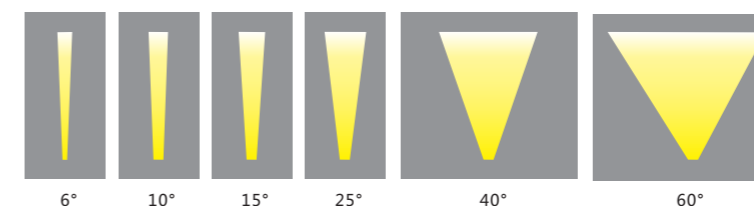

LED UNDERGROUND LIGHTS 地埋灯

HR3601 / HR3602
3W / 6W / 9W / 12W / 15W / 18W

Product Features :

- Tight weatherproof structure, high sealing tightness, durable.
- Professional international optical design with high-efficient optical lens, lower degradation, good illuminance.
- International first class brand LED lamp with good performance.
- Reasonable heat dissipation design guarantee life time of light.

Light Material

- Aluminium alloy body, powder coated polyester, stainless steel fastener.

Application Area :

- Widely used in ground, lawn etc..

Model :

LED UNDERGROUND LIGHTS

Product model	HR3601-3	HR3601-6	HR3601-9
LED quantity	3PCS		
Power	3W	6W	9W
Voltage	DC12V/AC220V		
Single LED power	1-3W		
Working life	> 50000H		
LED color	RGB three-in-one discoloration, red, yellow, blue, green, white		
Color effect	chasing, watercourse, 256 grayscale, full color		
Beam angle	optional: 6°/10°/15°/25°/40°/60°		
LED driving method	constant current driving : 330mA		
Protection degree	IP67		
Electrical safety level	DC24V Category III/AC220V Category I		
Power line	DC24V 2*1.5mm ² rubber thread /AC220V 3*0.75mm ² rubber thread		
Signal line	2*0.35+1*0.5mm ² signal connector		
Controlling method	standard DMX512		
Ambient temperature	-25°C ~ +55°C		