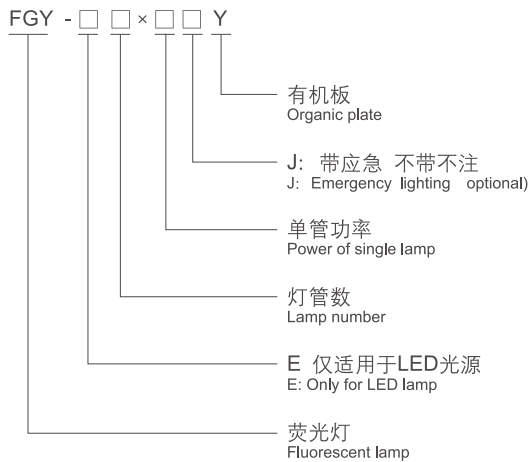

## Series Grille (Organic Plate) Fluorescent Lamps (T8/T5/LED)(Y)

Waterproof

Dustproof

Corrosionproof

Office Light Fittings  
办公照明灯具类

### ◆ 型号规格含义/Catalogue Number Logic

### ◆ 订货须知/Ordering Information

- ◇ 注明执行标准形式，如中国标准、国际标准、欧盟标准、北美标准
- ◇ 按照产品型号规格说明逐条选择，例如：需36W双管有机板格栅荧光灯，则产品选型为FGY-2x36 Y；
- ◇ 供货LED灯具时，出厂配置LED光源 其他灯具出厂时不配光源，由用户自配，建议配置飞利浦、欧司朗品牌；
- ◇ 应急时，只有一根灯管工作。
- ◇ Specify the executive standard form, such as Chinese National standard, International standard, European standards and American standards.
- ◇ Follow the product catalogue number logic for selection. For example: 36W grille organic plate fluorescent lamp with two tubes, the product type shall be FGY-2x36 Y.
- ◇ LED light fittings are supplied with LED lamp. Other light fittings are supplied without light source. Philips, Osram Brand is recommended.
- ◇ Only one Lamp tube works for emergency.