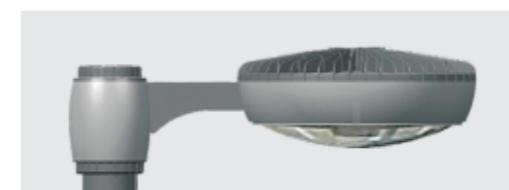

HR3704 LED COURTYARD LIGHTS
30W

Product Dimension :