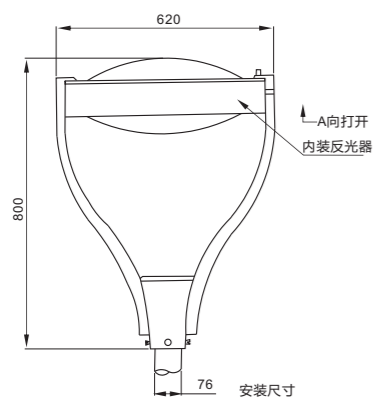

Product model	HR3703-30Z/HR3703-30N
Rated power	30W
Input voltage	AC220V 50/60Hz(Direct current supply available)
Available light source	LED Solid light source
Power factor	≥0.95
Color temperature(K)	5000-5500K/2800-3200K
Initial luminous flux(Lm)	2700Lm
Degree of protection	IP65