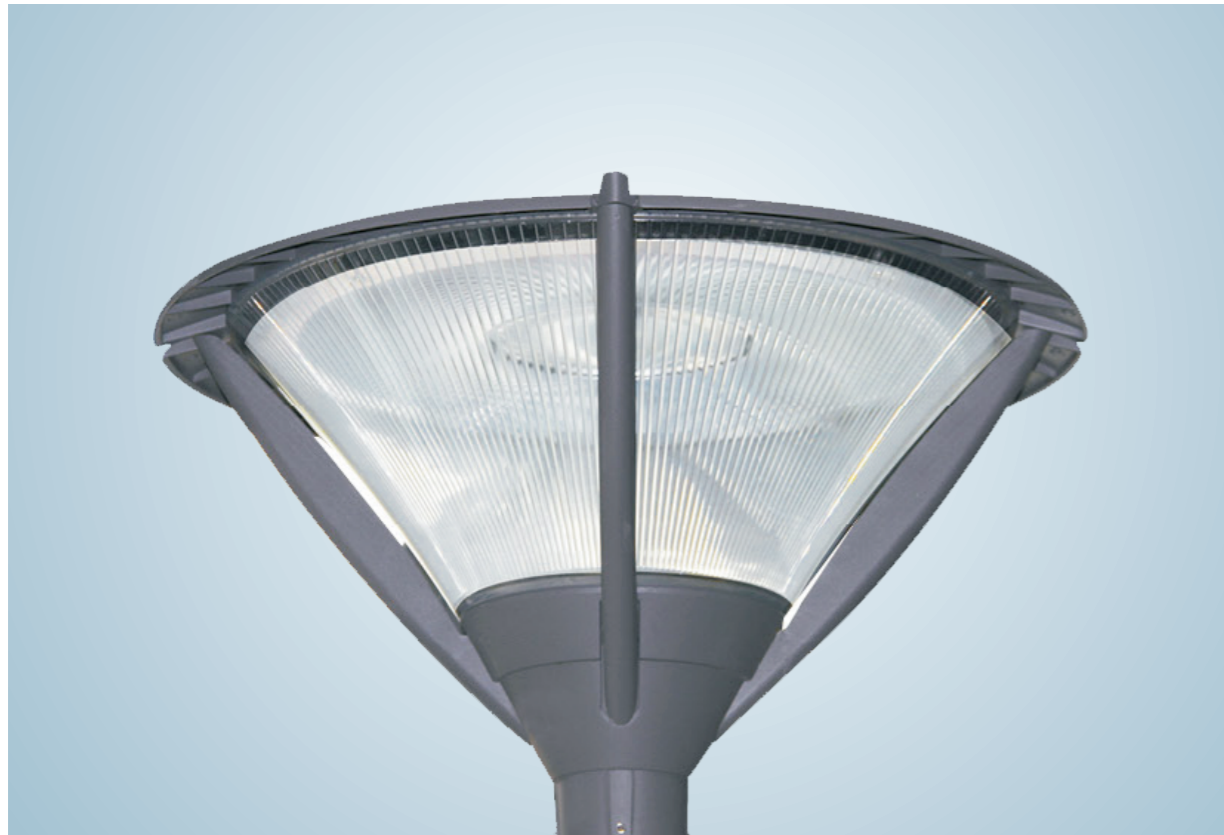

# COURTYARD LIGHTS

## LED COURTYARD LIGHTS 庭院灯

**HR3701-HR3718**  
20W ~ 200W

### Product Features :

- Die-cast aluminium alloy enclosure, electrostatic powder coated, stainless steel fastener.
- Every joint surface is sealed tightly, guarantee superior weather-proof and dust-proof performance.
- Superior polycarbonate diffuser, good light transmission performance, high intensity, long life time.
- Suitable height: 3~5 m.

### Application Area :

- Widely used in city lighting project, highway, square, dock, courtyard etc..