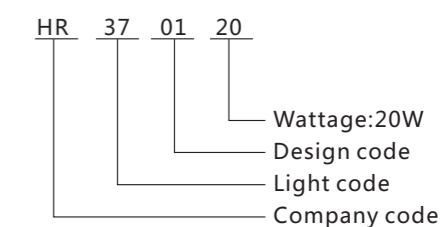

Model :

Application Area :

- Widely used in city lighting project, highway, square, dock, courtyard etc..