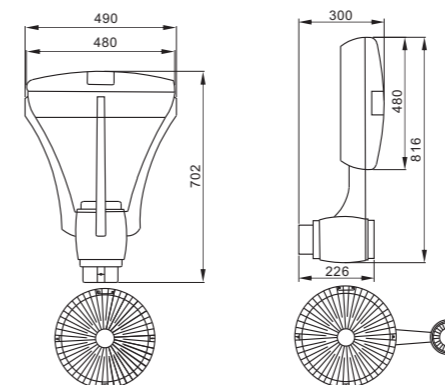

HR3704 LED COURTYARD LIGHTS
30W

Product Dimension :