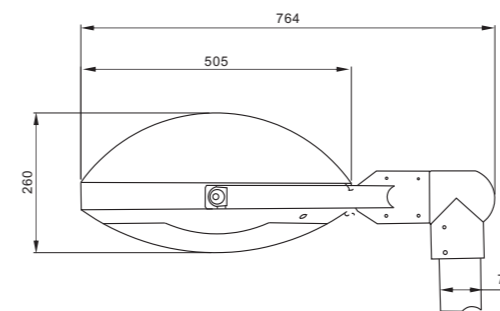

Product model	HR3706-30Z/HR3706-30N
Rated power	30W
Input voltage	AC220V 50/60Hz(Direct current supply available)
Available light source	LED Solid light source
Power factor	≥0.95
Color temperature(K)	5000-5500K/2800-3200K
Initial luminous flux(Lm)	2700Lm
Degree of protection	IP65