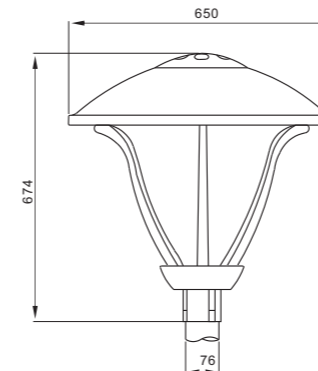

HR3702 LED COURTYARD LIGHTS

30W

Product Dimension :

Product model	HR3702-30Z/HR3702-30N
Rated power	30W
Input voltage	AC220V 50/60Hz(Direct current supply available)
Available light source	LED Solid light source
Power factor	≥0.95
Color temperature(K)	5000-5500K/2800-3200K
Initial luminous flux(Lm)	2700Lm
Degree of protection	IP65