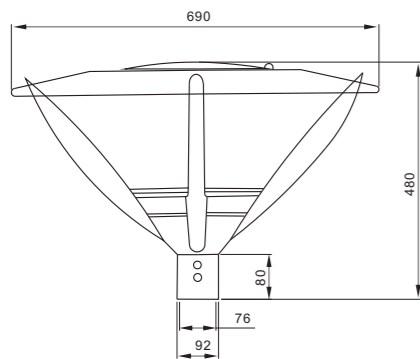

### HR3701 LED COURTYARD LIGHTS

20W

Product Dimension :

Product model	HR3701-20Z/HR3701-20N
Rated power	20W
Input voltage	AC220V 50/60Hz(Direct current supply available)
Available light source	LED Solid light source
Power factor	≥0.95
Color temperature(K)	5000-5500K/2800-3200K
Initial luminous flux(Lm)	1800Lm
Degree of protection	IP65